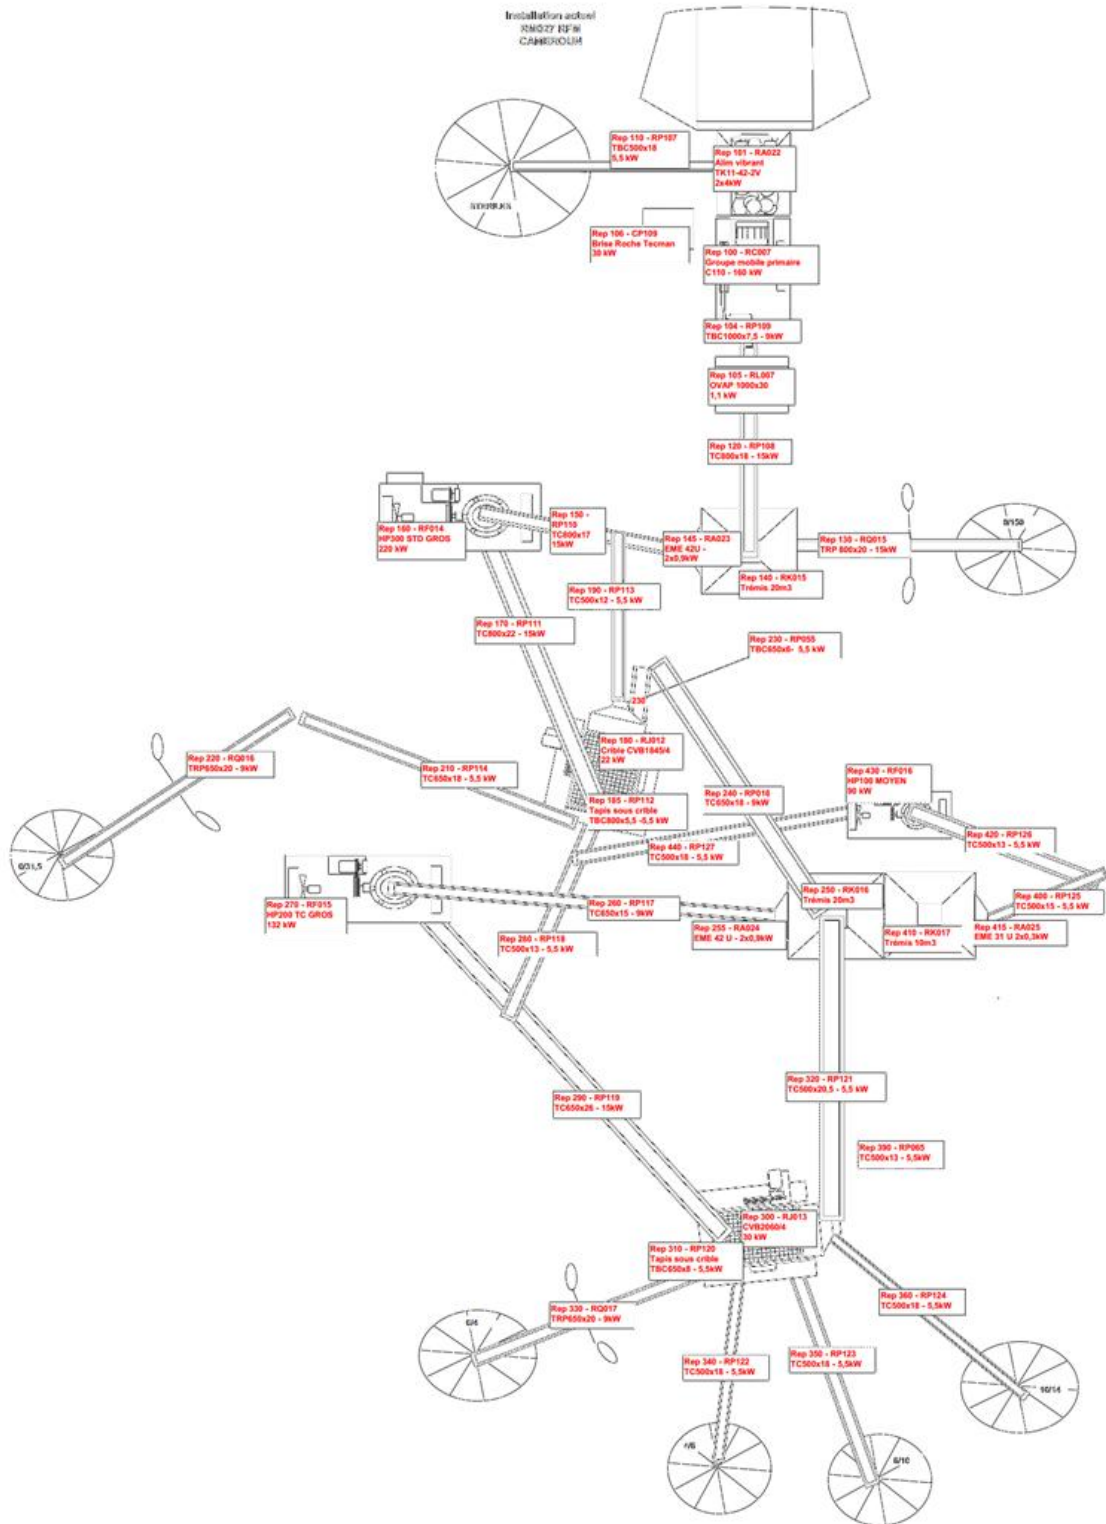

Production schema:

For more detailed view with higher resolution see our web site

There are also different detail data in 3 ZIP-files - including detailed packing lists and Metso original documentation of the machinery (3.5 MB data in PDF and XLS format)

Complete Crusher Plant METSO C110 - HP-300 / 200 / 100