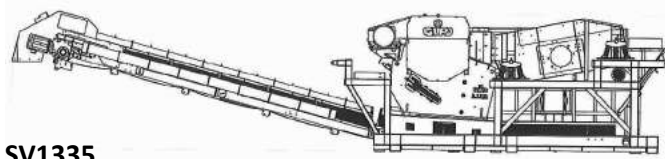

# Jaw crusher - GIPO B 1370

Offer number: A-201022-2012-01  
Year of construction: 2012  
Brand: GIPO  
Model: B 1370  
Capacity: 1000 t/h maximum

Two units available

### 1. Unit complete

- Pre-screening
  - Type: SV1335
  - Usable width: 1300 mm
  - Usable length: 3500 mm
- Electric motor drive
  - Power: 132.0 kW
- Jaw crusher
  - Inlet opening: 1320 x 680 mm
  - Minimum gap width: 70 mm
  - Maximum gap width: 200 mm
- Crusher discharge belt
  - Type: FB 14156
  - Belt width: 1400 mm
- Overall Dimensions
  - Length: 17,800 mm
  - Width: 3,200 mm
  - Height: 3,750 mm