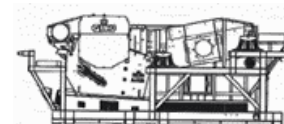

2. Unit only crusher

- Like unit 1
- Without Motor
- Without Conveyors
- Only Chassis + Pre-screening and Crusher

Status:

The crusher is in good conditions!
Sales price on demand!